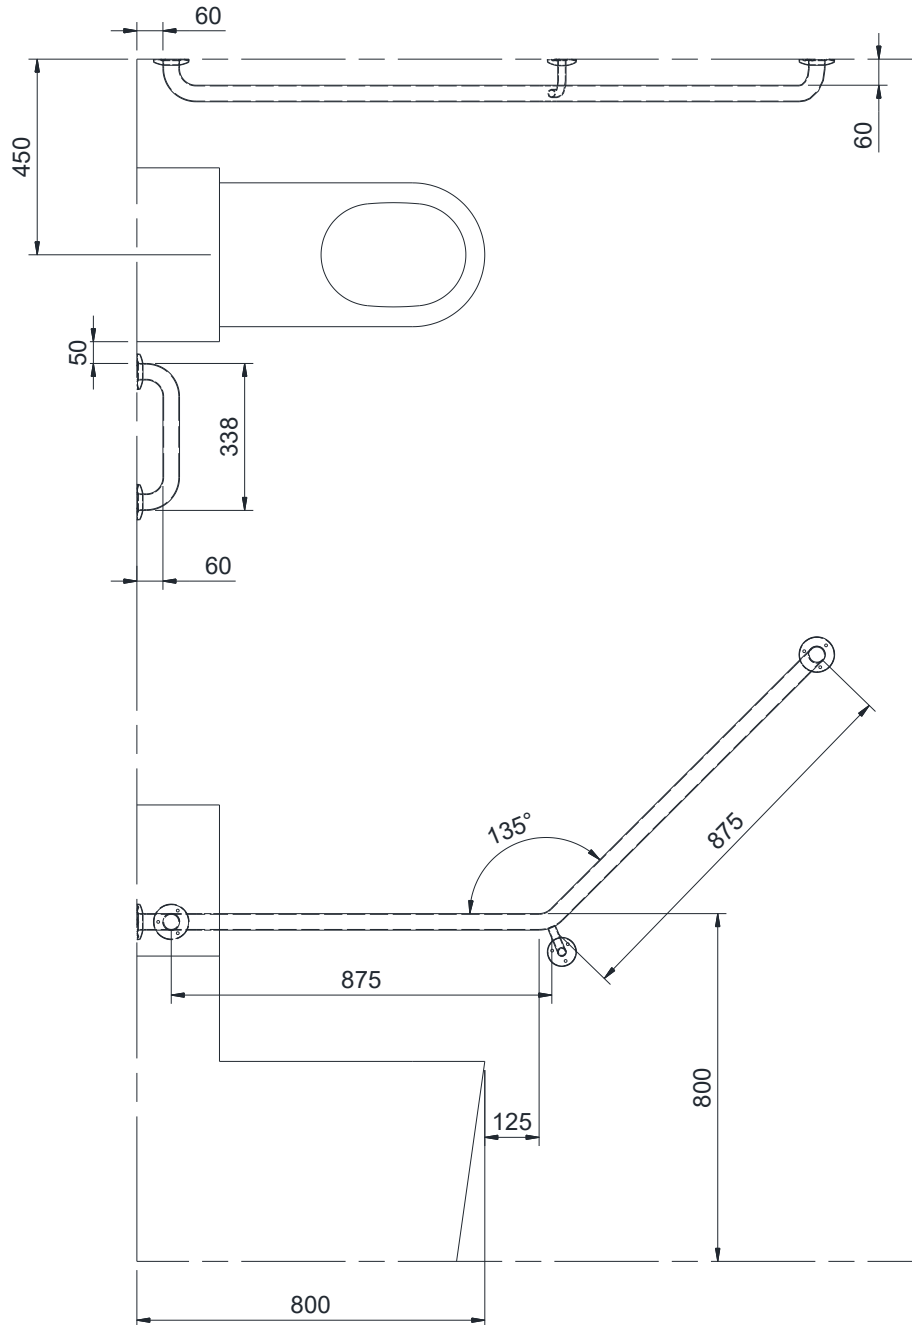

**GRAB RAIL DISABLED**  
**GR1428W****FEATURES**

- Complies with AS1428 for use in a Disabled Persons WC
- Use this Two Piece Rail when using a Surface Mounted Cistern
- Large 38mm Diameter Rail for Easier Grip
- Flanges have Clip on Covers to Conceal Fixings
- Unit is Designed to be Fully Reversible for either Right or Left Hand WC Pans

**OPTIONS**

- Non Slip Finish
- Variable for Length, Diameter & Shape depending on your application & Client. Please consult our Office

HANDRAILS & DISABLED RAILS

GRAB RAIL DISABLED  
GR1428W

**SPECIFICATIONS**

Stainless Steel Slop Hopper Shall be Model GR1428W from  
Stainless Metal Craft  
Phone 02 4735 5666