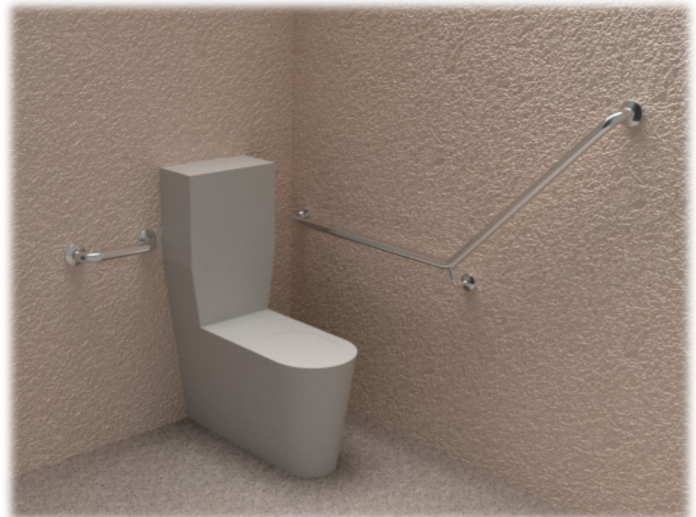

**GRAB RAIL DISABLED**  
**GR1428W****FEATURES**

- Complies with AS1428 for use in a Disabled Persons WC
- Use this Two Piece Rail when using a Surface Mounted Cistern
- Large 38mm Diameter Rail for Easier Grip
- Flanges have Clip on Covers to Conceal Fixings
- Unit is Designed to be Fully Reversible for either Right or Left Hand WC Pans

**OPTIONS**

- Non Slip Finish
- Variable for Length, Diameter & Shape depending on your application & Client. Please consult our Office

HANDRAILS & DISABLED RAILS

GRAB RAIL DISABLED  
GR1428W

**SPECIFICATIONS**